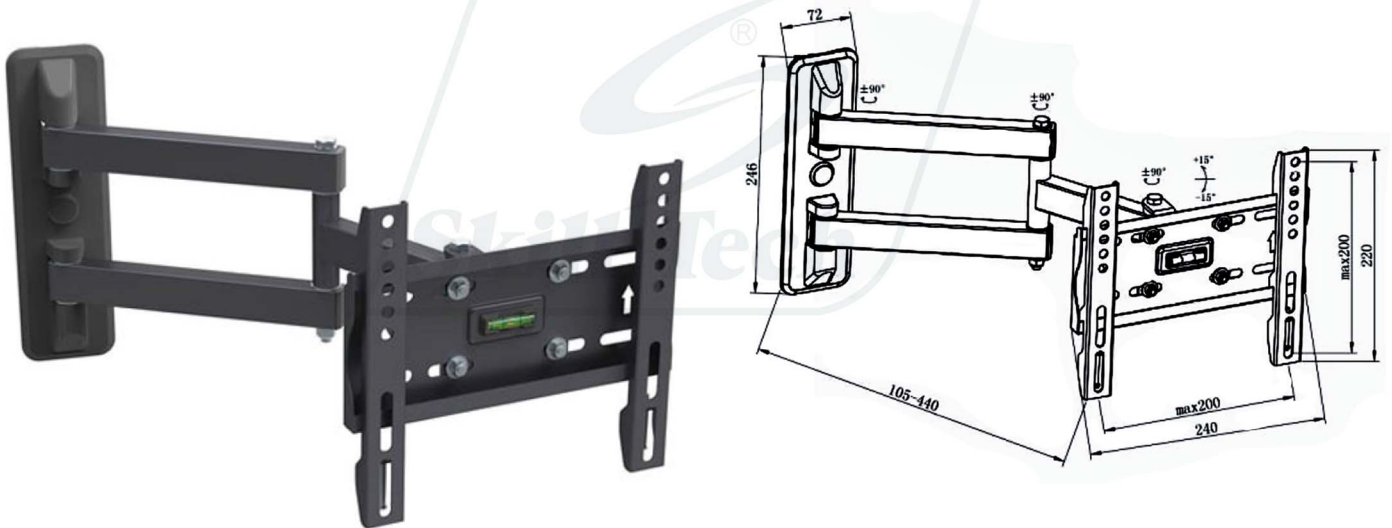

# SH 34P

Swivel Led/Curved Wall Mount  
Fits most 14"~43"

New Design,  
New Experience

- |   |  |   |  |  |   |   |   |
|---|--|---|--|--|---|---|---|
| <br>Weight Capacity | <br>Screen Size | <br>Swivel Range | <br>VESA Compatible | <br>Profile to Wall | <br>Tilt Range | <br>Curved Monitor | <br>Cable Management |
| <b>35 Kgs</b>   | <b>14"-43"</b>   | <b>±90°</b>   | <b>200x200</b>   | <b>105 - 440mm</b>   | <b>+15° - (-15°)</b>  |   |   |